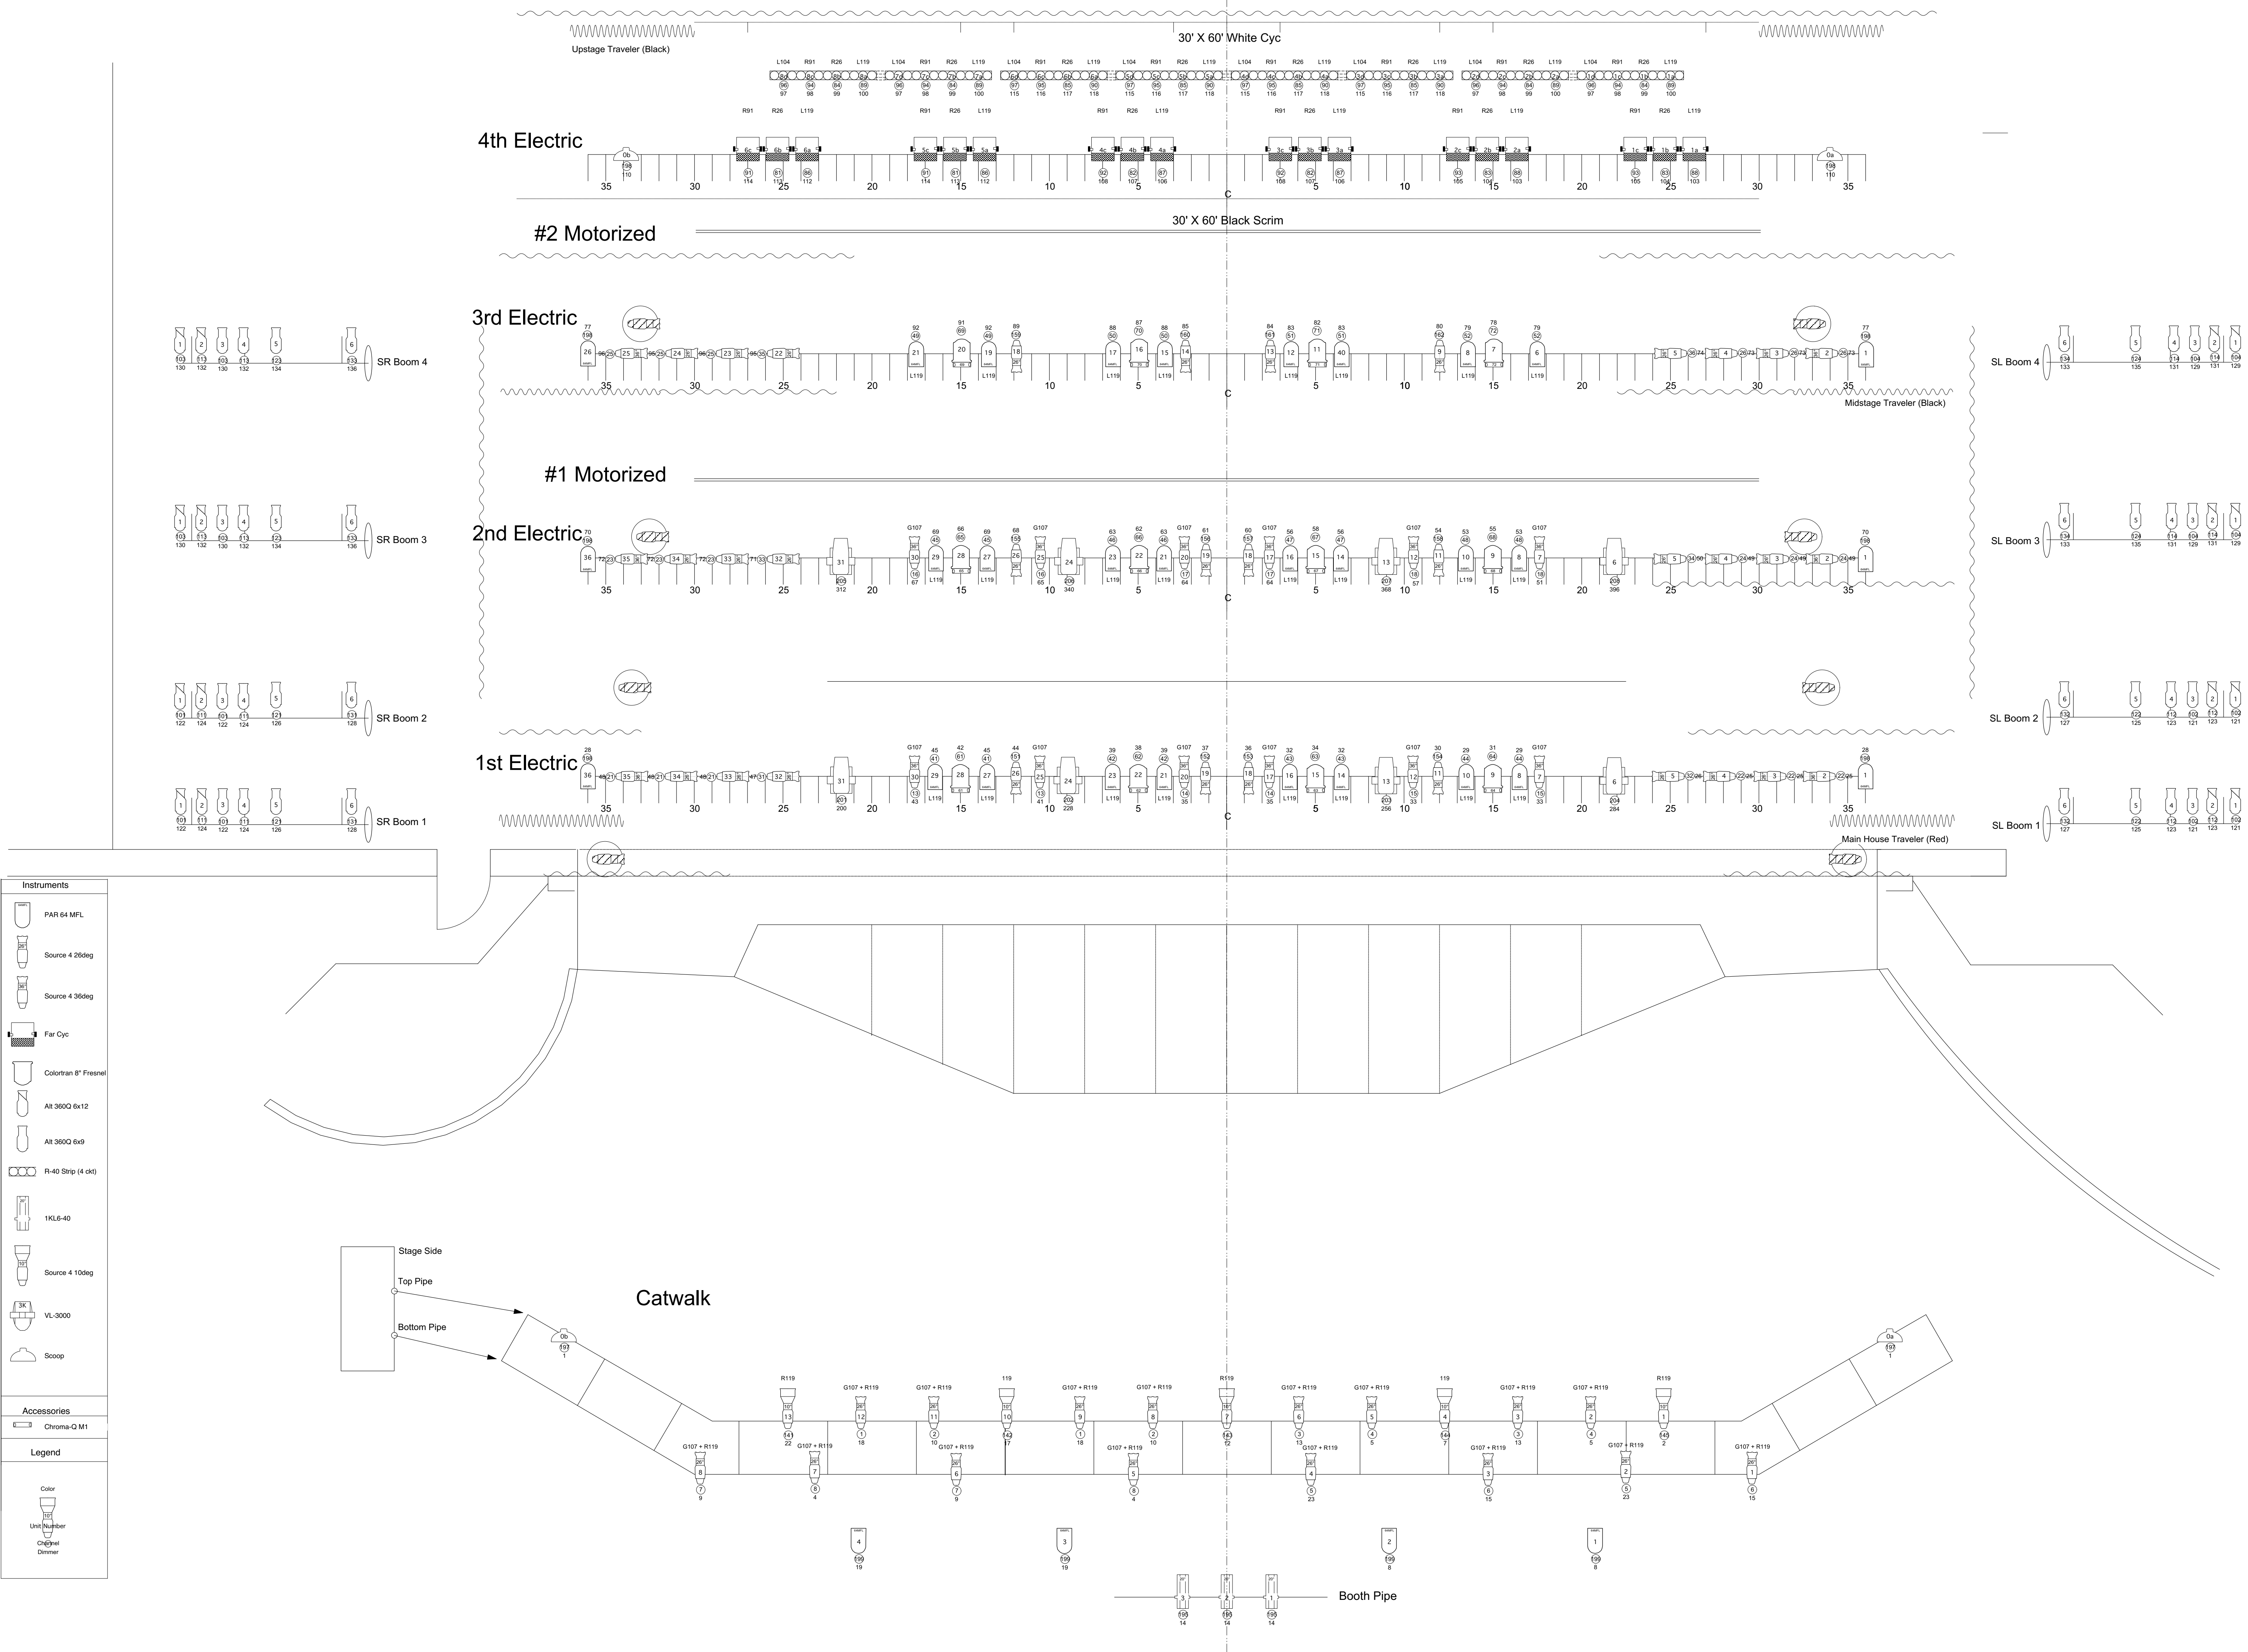

Palace of Fine Arts Theatre

Drawing:
House Lighting Plot

Location:
Palace of Fine Arts The
Bay & Lyon St.
San Francisco, Ca

Plate: 1 **Of:** 1

Design By:

Drawn By:
MG

Scale:
1/4" = 1 Ft.

Revisions:

1	7/17/2015
2	
3	
4	
5	
6	

Client:
Date:
Job #: